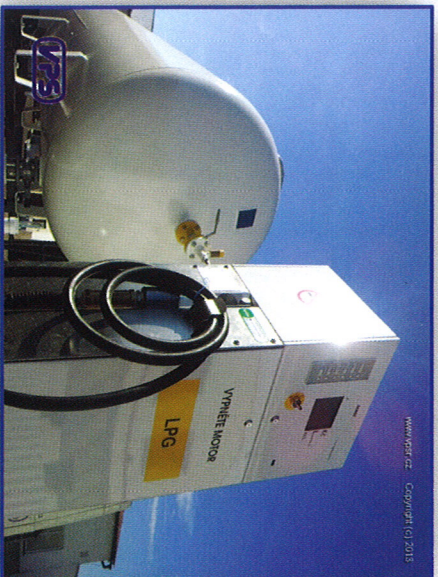

according to PED directive 97/23/EC

Tank capacity: 2.700 - 30.000 l

Document VPS No. 3.02.17.28, Revision date 10-02-2013

Tel. : +420 469 660 500 Fax. : +420 469 660 570
E-mail : vpstr@vpstr.cz www.vpstr.cz