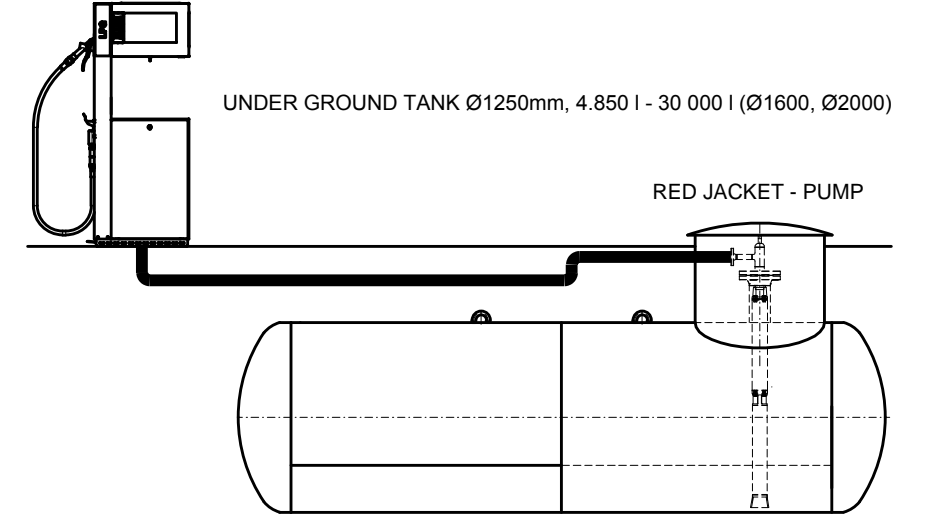

ABOVE GROUND TANK Ø1250mm, 4.850 l

ABOVE GROUND TANK Ø1250mm, 4.850 l

ABOVE GROUND TANK Ø1600mm, 10m³ - 30m³

3xABOVE GROUND TANK (Ø1250mm, 4.850 l)
(Ø1250mm, 6.400 l)
(Ø1250mm, 9.150 l)

DISPENSER

DISPENSER