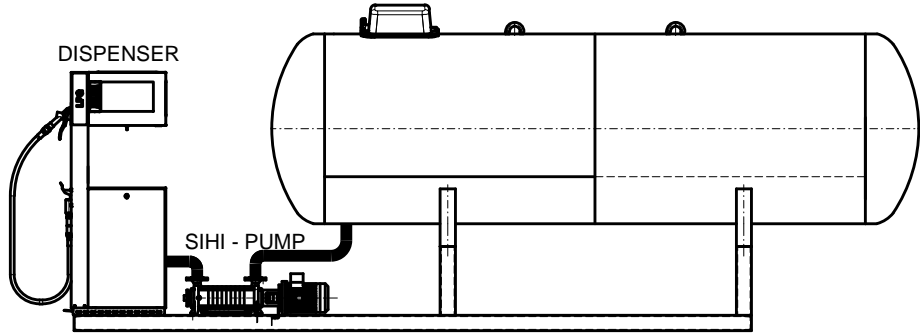

ABOVE GROUND TANK Ø1250mm, 4.850 l

ABOVE GROUND TANK Ø1250mm, 4.850 l

ABOVE GROUND TANK Ø1600mm, 10m³ - 30m³

3xABOVE GROUND TANK (Ø1250mm, 4.850 l)
(Ø1250mm, 6.400 l)
(Ø1250mm, 9.150 l)

DISPENSER

DISPENSER