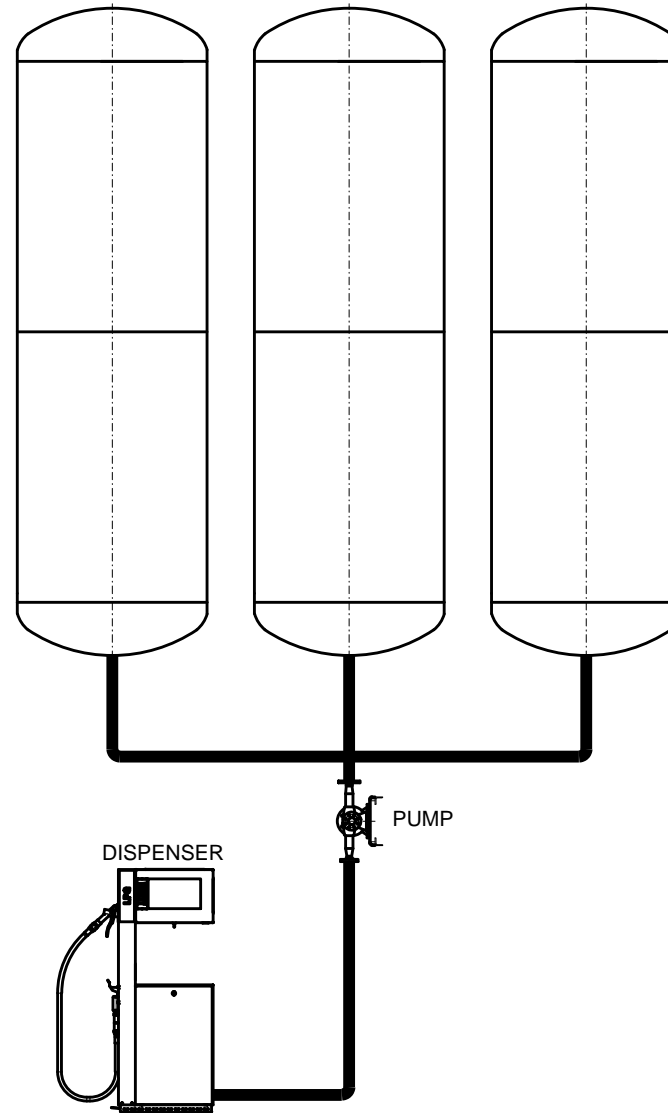

ABOVE GROUND TANK Ø1250mm, 4.850 l

ABOVE GROUND TANK Ø1250mm, 4.850 l

ABOVE GROUND TANK Ø1600mm, 10m³ - 30m³

3xABOVE GROUND TANK (Ø1250mm, 4.850 l)
(Ø1250mm, 6.400 l)
(Ø1250mm, 9.150 l)

DISPENSER

DISPENSER