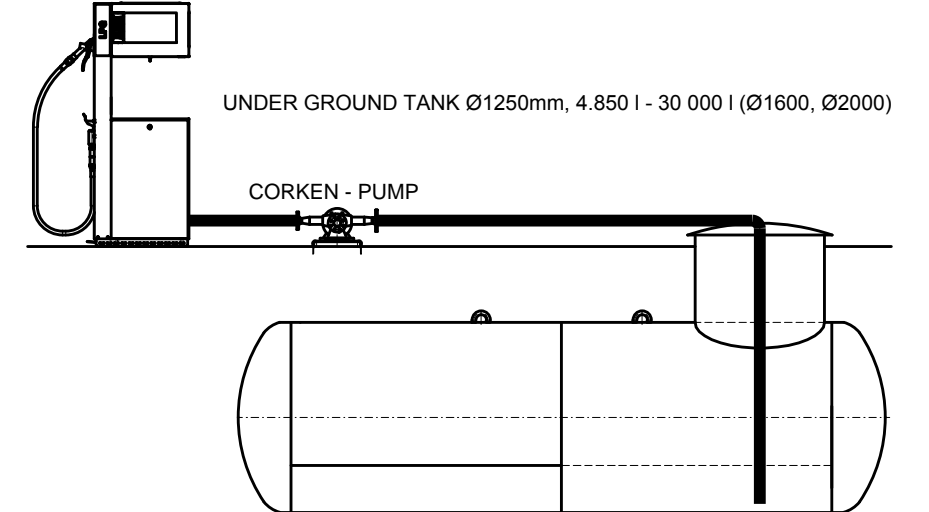

ABOVE GROUND TANK Ø1250mm, 4.850 l

ABOVE GROUND TANK Ø1250mm, 4.850 l

ABOVE GROUND TANK Ø1600mm, 10m³ - 30m³

3xABOVE GROUND TANK (Ø1250mm, 4.850 l)
(Ø1250mm, 6.400 l)
(Ø1250mm, 9.150 l)

DISPENSER

DISPENSER