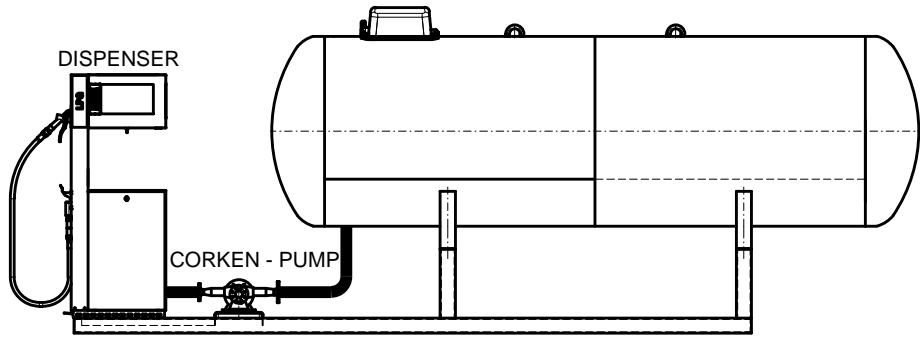

ABOVE GROUND TANK Ø1250mm, 4.850 l

ABOVE GROUND TANK Ø1250mm, 4.850 l

ABOVE GROUND TANK Ø1600mm, 10m³ - 30m³

3xABOVE GROUND TANK (Ø1250mm, 4.850 l)
(Ø1250mm, 6.400 l)
(Ø1250mm, 9.150 l)

DISPENSER

DISPENSER