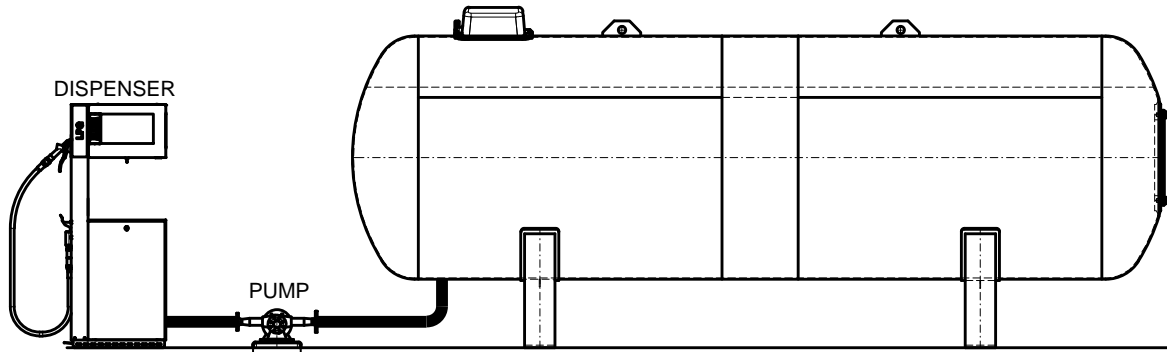

ABOVE GROUND TANK Ø1250mm, 4.850 l

ABOVE GROUND TANK Ø1250mm, 4.850 l

ABOVE GROUND TANK Ø1600mm, 10m³ - 30m³

3xABOVE GROUND TANK (Ø1250mm, 4.850 l)
(Ø1250mm, 6.400 l)
(Ø1250mm, 9.150 l)

DISPENSER

DISPENSER